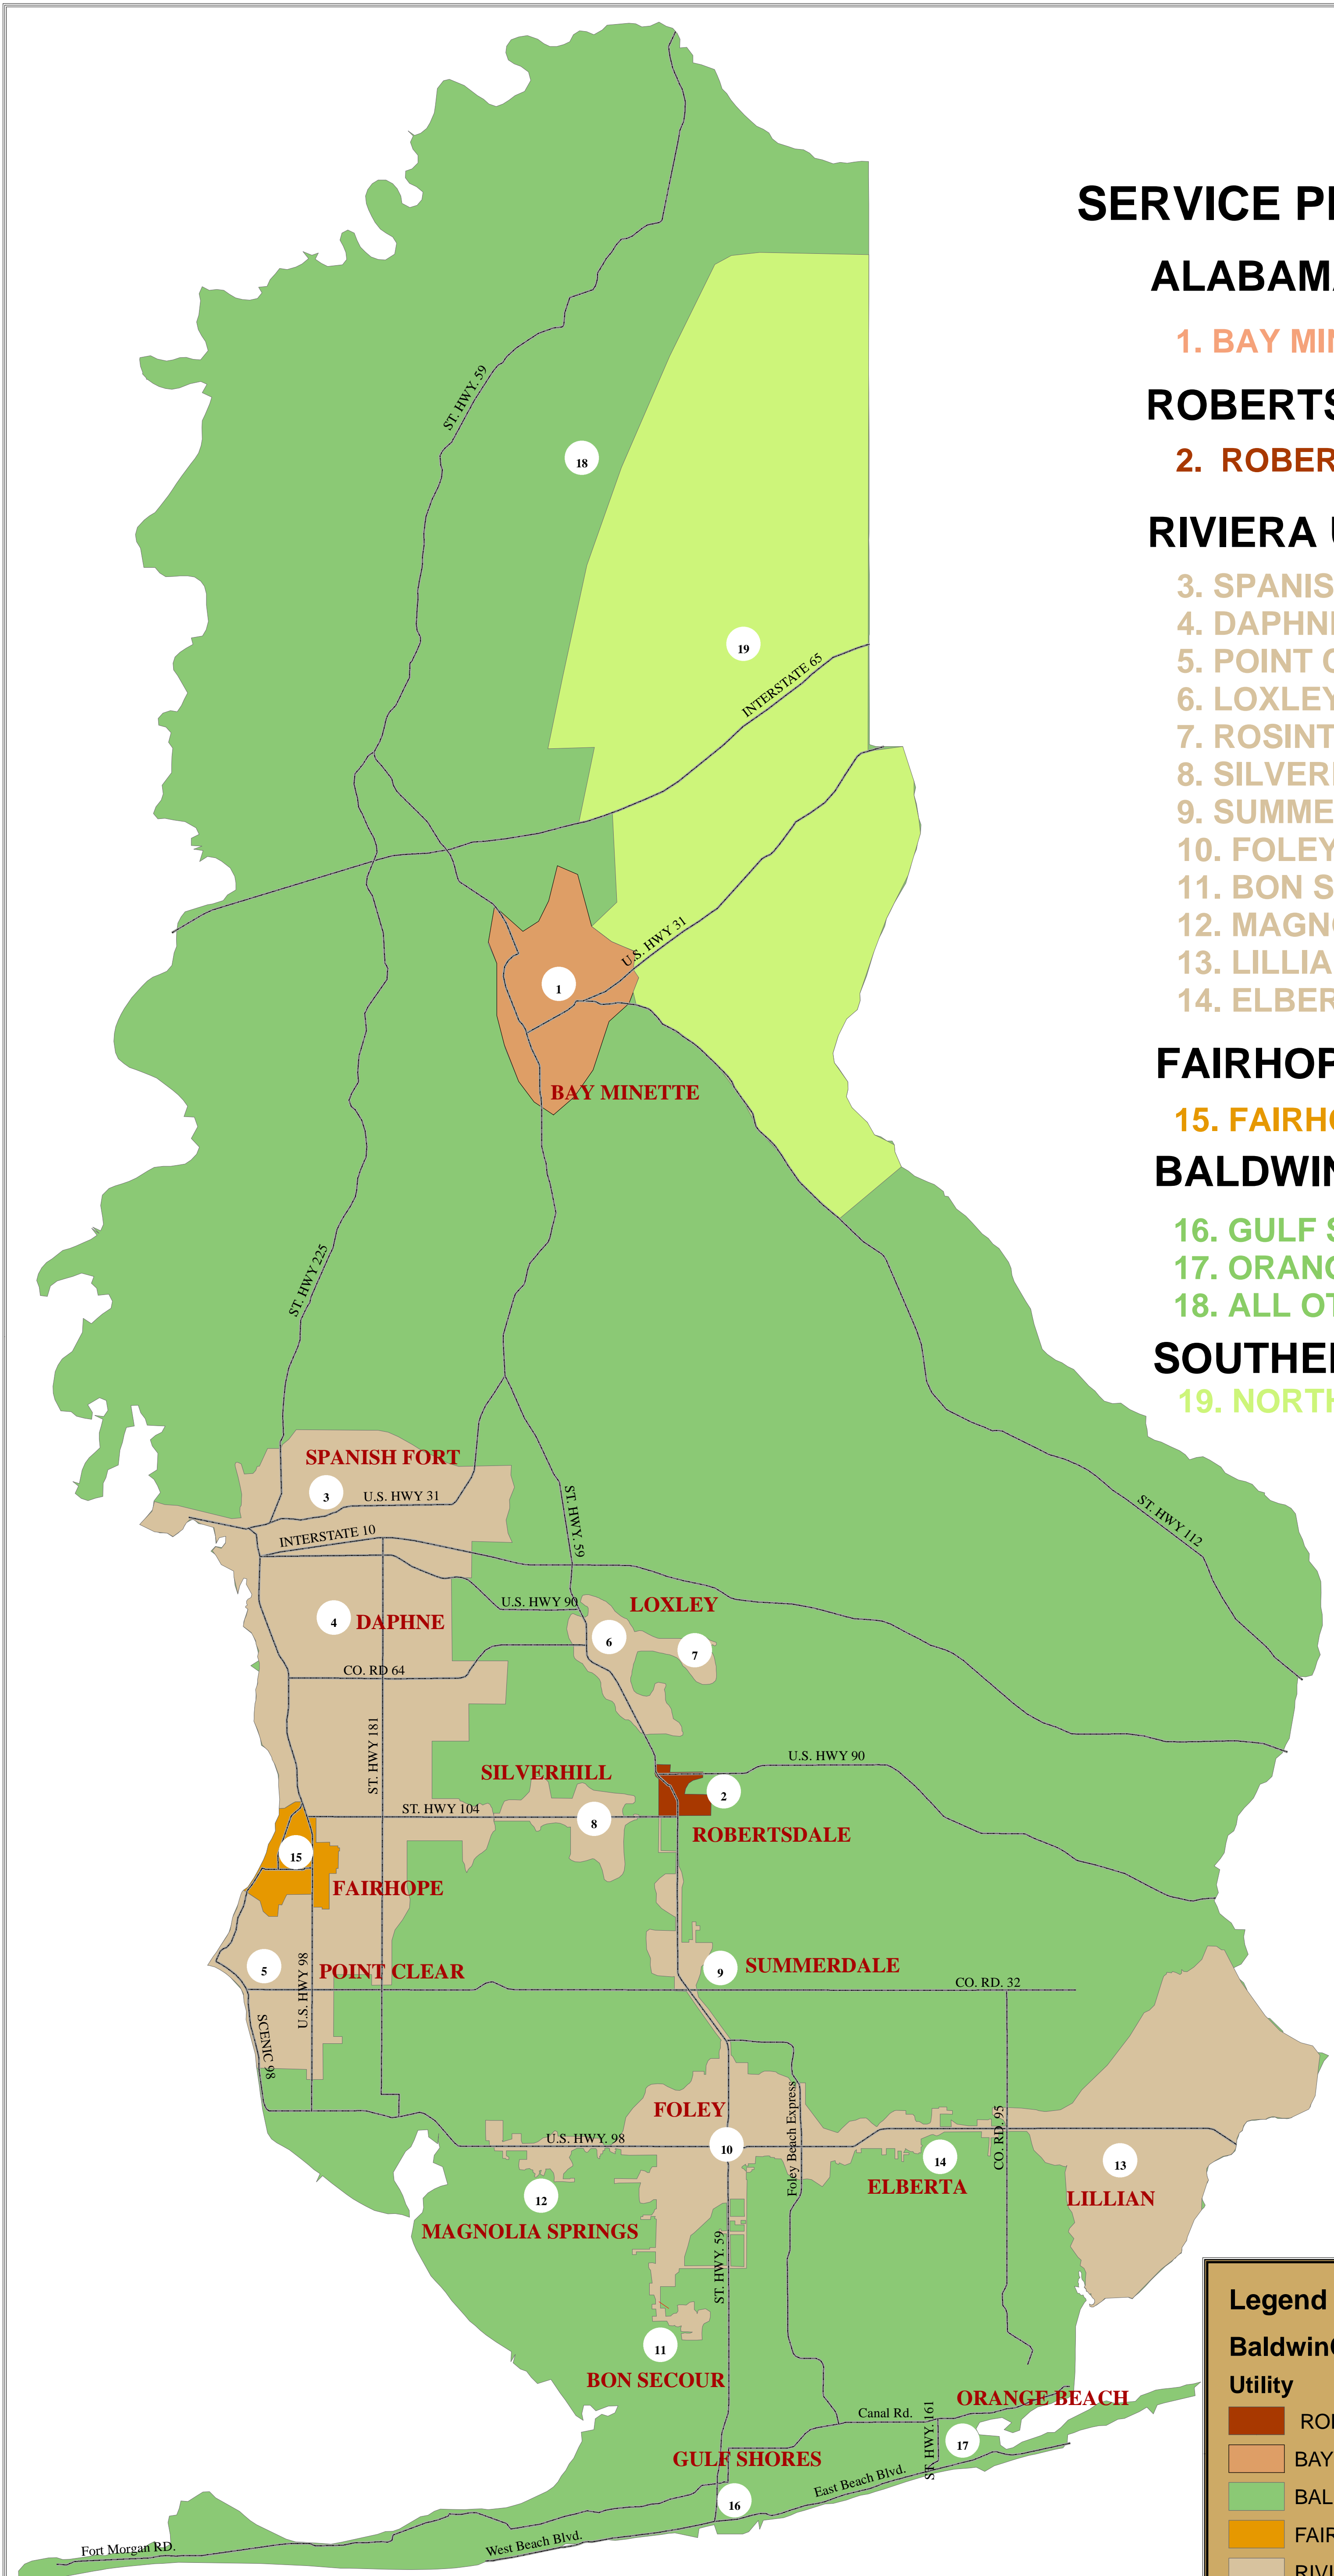

BALDWIN COUNTY ELECTRIC SERVICE AREAS

SERVICE PROVIDERS

ALABAMA POWER

1. BAY MINETTE

ROBERTSDALE UTILITIES

2. ROBERTSDALE

RIVIERA UTILITIES

3. SPANISH FORT

4. DAPHNE

5. POINT CLEAR

6. LOXLEY

7. ROSINTON

8. SILVERHILL

9. SUMMERDALE

10. FOLEY

11. BON SECOUR

12. MAGNOLIA SPRINGS

13. LILLIAN

14. ELBERTA

FAIRHOPE UTILITIES

15. FAIRHOPE

BALDWIN EMC

16. GULF SHORES

17. ORANGE BEACH

18. ALL OTHER RURAL AREAS

SOUTHERN PINE ELECTRIC

19. NORTHEAST BALDWIN

Legend

BaldwinCountyServiceArea

Utility

- ROBERTSDALE UTILITIES
- BAY MINETTE/APCO
- BALDWIN EMC APPROX 56,000 CUST.
- FAIRHOPE UTILITIES
- RIVIERA UTILITIES APPROX 38,500 CUST.
- SOUTHERN PINE ELECTRIC